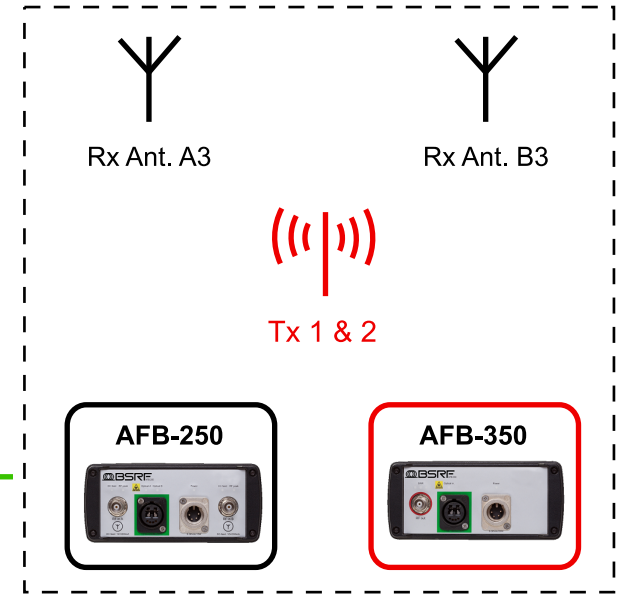

MULTI-AREA WIRELESS RADIO MICS AND IEM COVERAGE

AREA 2 : FIBER

AREA 3 : FIBER

AREA 1 : COAX

IEM TRANSMITTERS

ATH-200

ACH-642

WIRELESS RECEIVERS

Tx Output Power :
 - 500 mW for 1 carrier
 - 100 mW for 2 carriers
 - 10 mW for 4 carriers

 Fiber Optics
 Cable LC/ACP
 Coaxial Cable