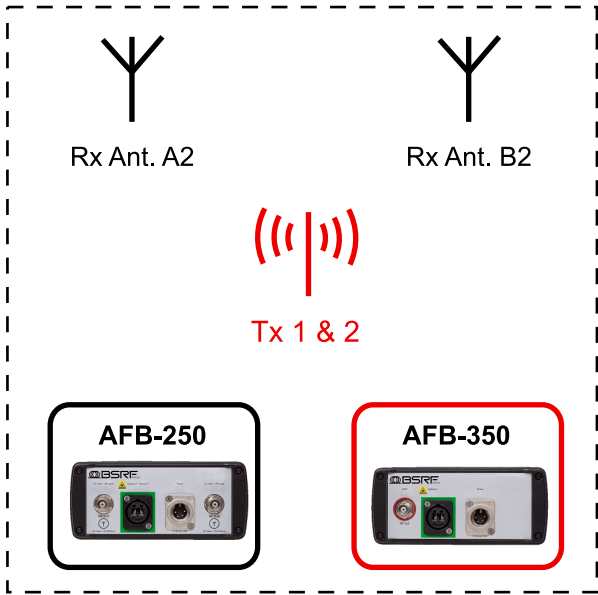

MULTI-AREA WIRELESS RADIO MICS AND IEM COVERAGE

AREA 2 : FIBER

AREA 3 : FIBER

AREA 1 : COAX

IEM TRANSMITTERS

ATH-200

ACH-642

WIRELESS RECEIVERS

Tx Output Power :
 - 500 mW for 1 carrier
 - 100 mW for 2 carriers
 - 10 mW for 4 carriers

 Fiber Optics
 Cable LC/ACP
 Coaxial Cable