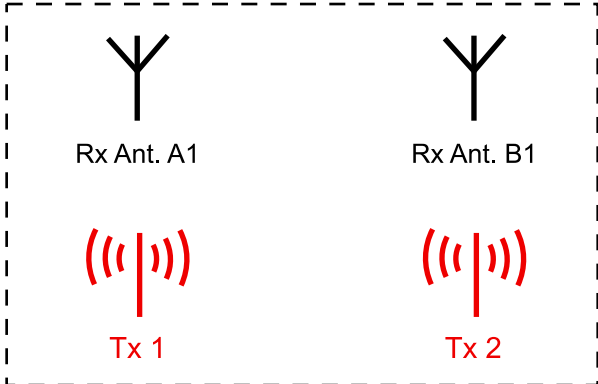

MULTI-AREA WIRELESS RADIO MICS AND IEM COVERAGE

AREA 2 : FIBER

AREA 3 : FIBER

AREA 1 : COAX

IEM TRANSMITTERS

ATH-200

ACH-642

WIRELESS RECEIVERS

Tx Output Power :
 - 500 mW for 1 carrier
 - 100 mW for 2 carriers
 - 10 mW for 4 carriers

 Fiber Optics
 Cable LC/ACP
 Coaxial Cable