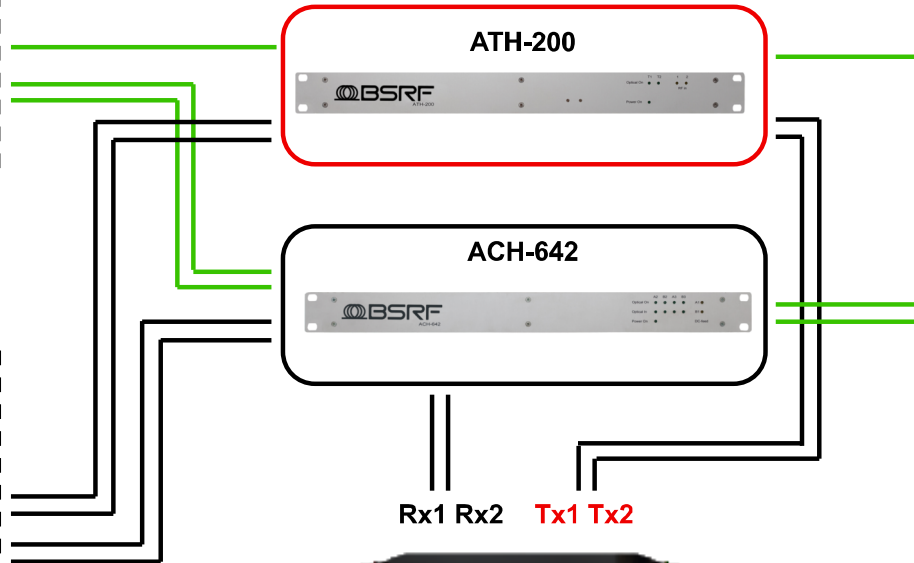

ZONE 2 : FIBER

Tx 1 & 2

**MICROPHONE AND INTERCOMS
MULTI AREA COVERAGE
(COUVERTURE MULTI-ZONE
POUR MICROS ET INTERCOMS)**

ZONE 3 : FIBER

Tx 1 & 2

ZONE 1 : COAX

Tx 1

Tx 2

Rx1 Rx2 Tx1 Tx2

**INTERCOM DUPLEX
DIVERSITY**

Tx Output Power (puissance de sortie):

- 500 mW for 1 carrier (porteuse)
- 100 mW for 2 carriers
- 10 mW for 4 carriers

Fiber Optics
Cable LC/ACP

Coaxial Cable